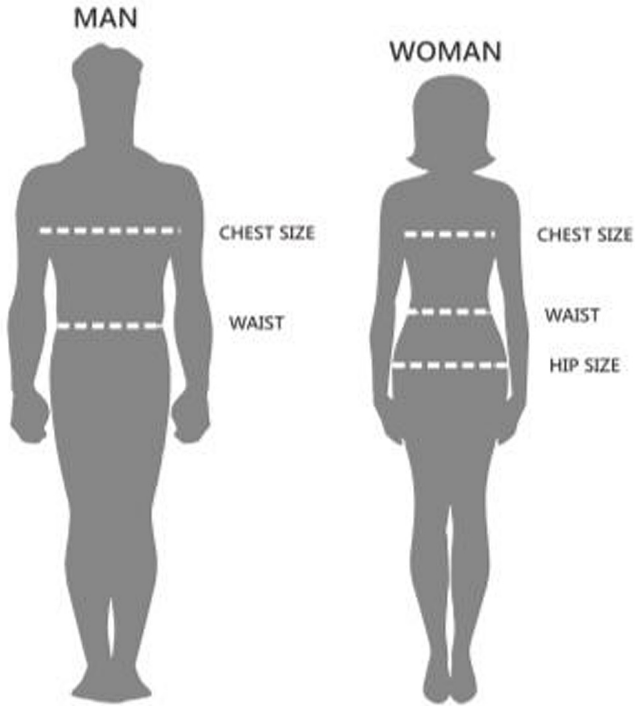

# HUNTING JACKETS

PAGE 35

Code : **AC-3601**

Available in All Sizes & Colors

Code : **AC-3602**

Available in All Sizes & Colors

Code : **AC-3603**

Available in All Sizes & Colors

## MAN

International	Dress Size	Chest Size (cm)	Waist (cm)
XS	46	90-93	80
S	48	94-97	84
M	50	98-101	88
L	52	102-106	92
XL	54	107-109	96
XXL	56	110-113	104
3XL	58	114-117	110
4XL	60	118-121	116

## WOMAN

International	Dress Size	Chest Size (cm)	Waist (cm)	Hip Size (cm)
S	36	82-85	65-67	92-96
M	38	86-89	68-71	97-100
L	40	90-93	72-75	101-104
XL	42	94-97	76-79	105-107

## MAN

XS	S	M	L	XL	2XL
7"	7"½	8"	8"½	9"	9"½